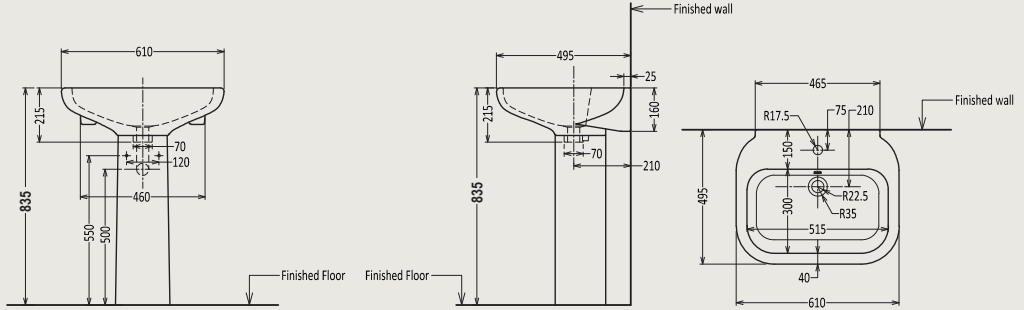

TECHNICAL INFORMATION

** Approximate measurements for comparison only

| CONFIGURATION | UNDER COUNTER WASH BASIN |
|--------------------|--------------------------|
| Weight | 10.5 kg |
| Basin Area | 515 x 300 x 160 mm |
| Height | 850 mm |
| Nominal Dimensions | 610 X 495 X 835 mm |
| Waste Hole | 45 mm |
| Water Depth | 65 mm |

AQUA + WASH BASIN

TECHNICAL DRAWINGS

All drawings contain the necessary measurements, which are subject to standard tolerances. They are stated in mm, are drawn on a scale of 1:20 and are non-binding. Exact measurements, in particular for customized installation scenarios, can only be taken from the finished ceramic piece.

FOLLOW US

** Dimensions of fixtures are nominal and may vary within the range of tolerance. These measurements are subject to change or cancellation. No responsibility is assumed for use of superseded or voided leaflet.